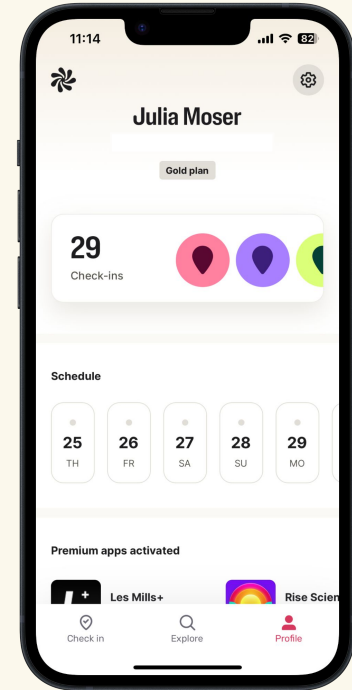

More options

Please note: This slide provides an illustration of gyms and studios per plan. Availability of gyms and studios per plan may vary by location and gym/studio tier level are subject to change.

Register

1 Select the **Sign up for free** option

2 Look up Truepill and find the profile listed under **US**

3 Add your corporate email address

wellhub Homepage

Check-In

Use the check-in option to access facilities. You must be within the facility lobby to check-in.

Explore

Explore will show facilities in your area as well as classes and partner apps available.

Profile

The profile tab will allow you to see your Full Name, Wellhub ID Number, and pending class bookings.