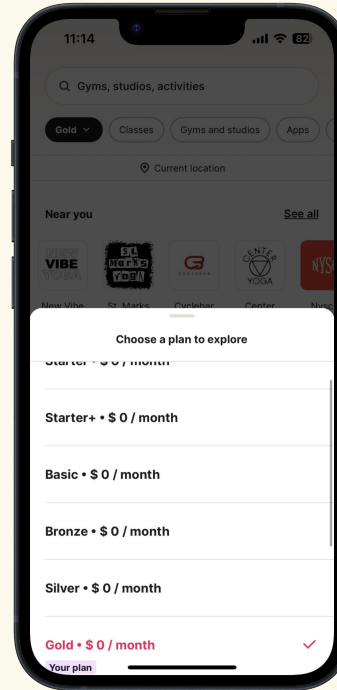

More affordable

Silver	Gold	Platinum	Diamond
\$99.99	\$174.99	\$239.99	\$279.99
7,300+ gyms 42 apps	10,000+ gyms 42 apps	12,000+ gyms 42 apps	12,400+ gyms 42 apps
Popular options:	Popular options:	Popular options:	Popular options:
			

More options

Please note: This slide provides an illustration of gyms and studios per plan. Availability of gyms and studios per plan may vary by location and gym/studio tier level are subject to change.

Register

1 Select the **Sign up for free** option

2 Look up Truepill and find the profile listed under **US**

3 Add your corporate email address

wellhub Homepage

Check-In

Use the check-in option to access facilities. You must be within the facility lobby to check-in.

Explore

Explore will show facilities in your area as well as classes and partner apps available.

Profile

The profile tab will allow you to see your Full Name, Wellhub ID Number, and pending class bookings.