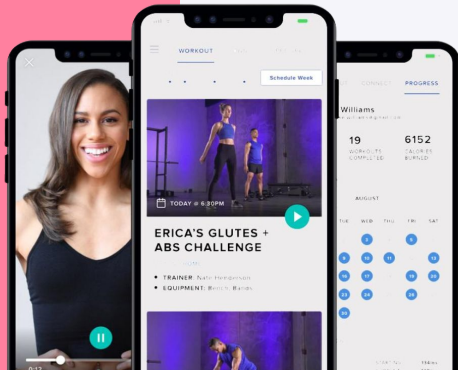

Tailored,
affordable, and
flexible support
designed to fit
your needs, all
as part of a
**single Wellhub
subscription**

Available starting from the **Bronze plan**