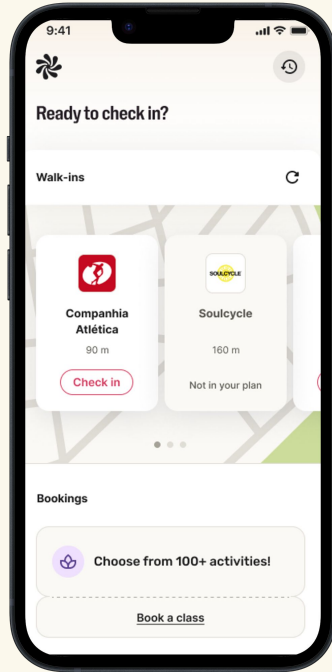

More options

Please note: This slide provides an illustration of gyms and studios per plan. Availability of gyms and studios per plan may vary by location and gym/studio tier level are subject to change.

Register

1 Select the **Sign up for free** option

2 Look up Truepill and find the profile listed under **US**

3 Add your corporate email address

wellhub Homepage

Check-In

Use the check-in option to access facilities. You must be within the facility lobby to check-in.

Explore

Explore will show facilities in your area as well as classes and partner apps available.

Profile

The profile tab will allow you to see your Full Name, Wellhub ID Number, and pending class bookings.