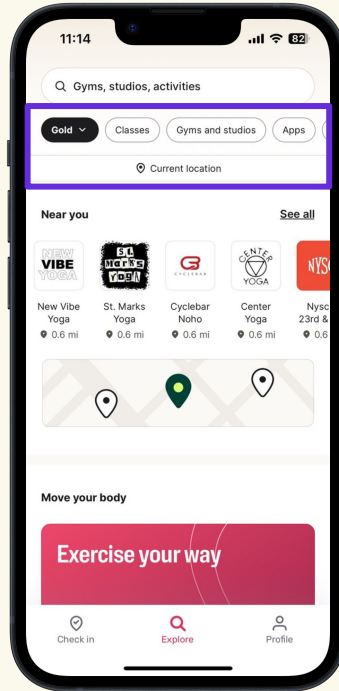

More affordable

Silver	Gold	Platinum	Diamond
\$99.99	\$174.99	\$239.99	\$279.99
7,300+ gyms 42 apps	10,000+ gyms 42 apps	12,000+ gyms 42 apps	12,400+ gyms 42 apps
Popular options:	Popular options:	Popular options:	Popular options:
			

More options

Please note: This slide provides an illustration of gyms and studios per plan. Availability of gyms and studios per plan may vary by location and gym/studio tier level are subject to change.

Register

1 Select the **Sign up for free** option

2 Look up Truepill and find the profile listed under **US**

3 Add your corporate email address

wellhub Homepage

Check-In

Use the check-in option to access facilities. You must be within the facility lobby to check-in.

Explore

Explore will show facilities in your area as well as classes and partner apps available.

Profile

The profile tab will allow you to see your Full Name, Wellhub ID Number, and pending class bookings.